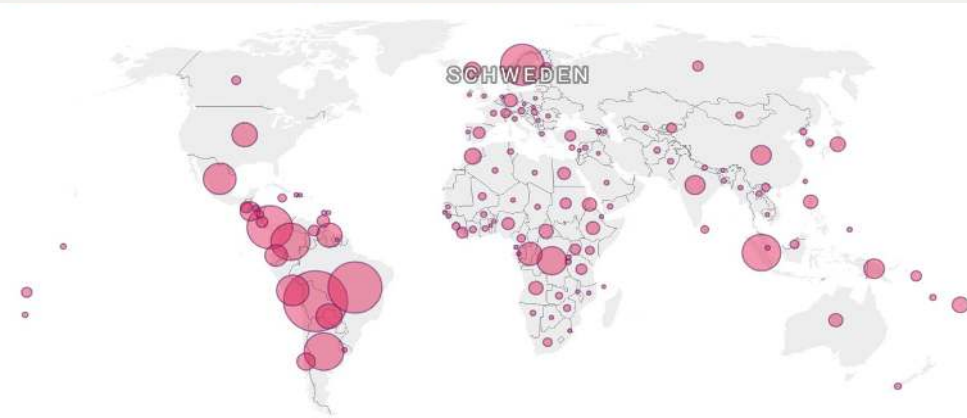

Getting creative with Europeana

Jolan, Simon, Anna, Lyven and Sébastien

Leaflet dataviz

live demo

Bubble map on Datawrapper

[Let's see an interactive live demo](#)

The data visualization was created during the GLAMhack2024 in Lucerne.

Grafik: #7 Team "Europeana" • Quelle: Europeana • Erstellt mit Datawrapper

The data visualization was created during the GLAMhack2024 in Lucerne.

Grafik: #7 Team "Europeana" • Quelle: Europeana • Erstellt mit Datawrapper

- 1: Learn to use the Europeana APIs**
- 2: Find interesting datasets to parse geographically**
- 3: visualise these parsed datasets to show data 'on the move'**

What was our process?

- 1: Browse Europeana on the hunt for data, report back to the group
- 2: Decide which dataset(s) to use and how to visualise them
- 3: Have deep conversations about the shortcomings of the Europeana Data Model
- 4: Publish visualisations on Leaflet, storyboard more dataviz options, start analysing the provenance field