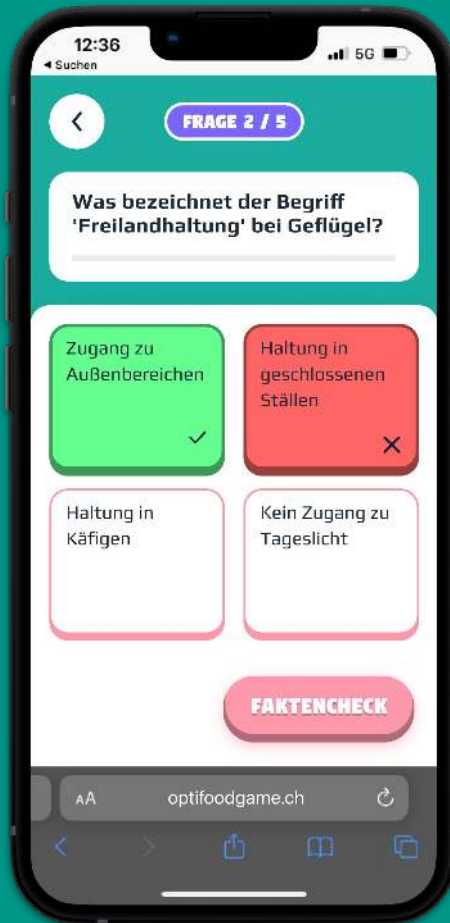

Weisst du,
was du isst?

Und welche
Auswirkungen deine
Ernährung hat?

A photograph of two people in a crowd, both holding smartphones. The person on the left is wearing a black wristband and a blue shirt. The person on the right is wearing a dark blue quilted jacket. The background is blurred, showing other people. A pink, stylized text overlay is centered in the image.

**OPTI
FOOD
GAMES**

Spielen - Lernen - Vernetzen

OPTIFOOD QUIZ

**OPTIFOOD
SCAN**

OPTIFOOD RECIPE

Lets Play.
OptiFoodGame.ch

Teamfoto

Weisst du die Antwort?