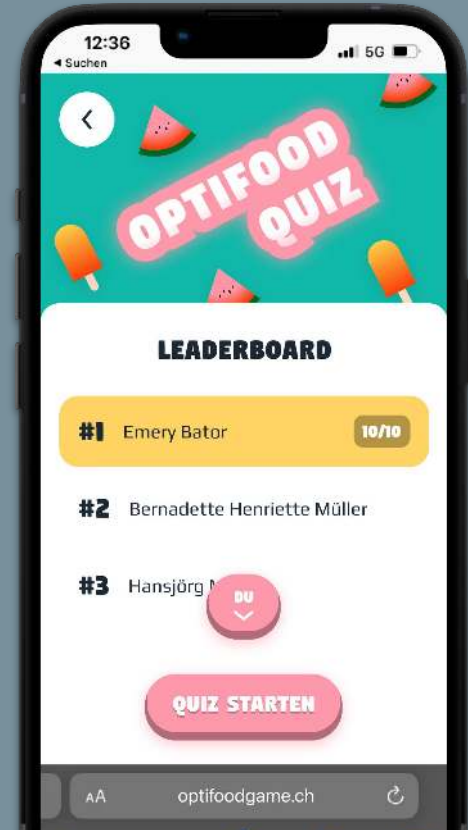

Weisst du,
was du isst?

Und welche
Auswirkungen deine
Ernährung hat?

A photograph of two people in a crowd, both holding smartphones. The person on the left is wearing a black wristband and a blue shirt. The person on the right is wearing a dark blue quilted jacket. The background is blurred, showing other people. A pink, stylized text overlay is centered in the image.

**OPTI
FOOD
GAMES**

Spielen - Lernen - Vernetzen

OPTIFOOD QUIZ

**OPTIFOOD
SCAN**

OPTIFOOD RECIPE

Lets Play.
OptiFoodGame.ch

Teamfoto

Weisst du die Antwort?