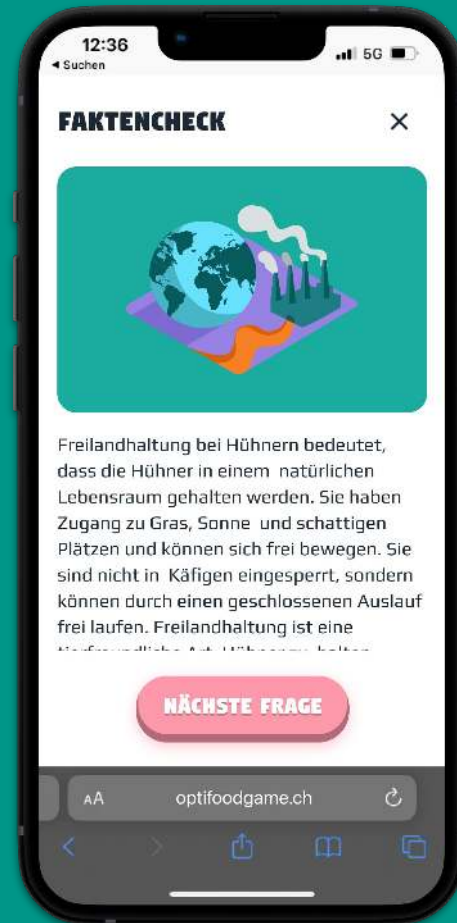

Weisst du,
was du isst?

Und welche
Auswirkungen deine
Ernährung hat?

A photograph of two people in a crowd, both holding smartphones. The person on the left is wearing a black wristband and a blue shirt. The person on the right is wearing a dark blue quilted jacket. The background is blurred, showing other people. A pink, stylized text overlay is centered in the image.

**OPTI
FOOD
GAMES**

Spielen - Lernen - Vernetzen

OPTIFOOD QUIZ

**OPTIFOOD
SCAN**

OPTIFOOD RECIPE

Lets Play.
OptiFoodGame.ch

Teamfoto

Weisst du die Antwort?