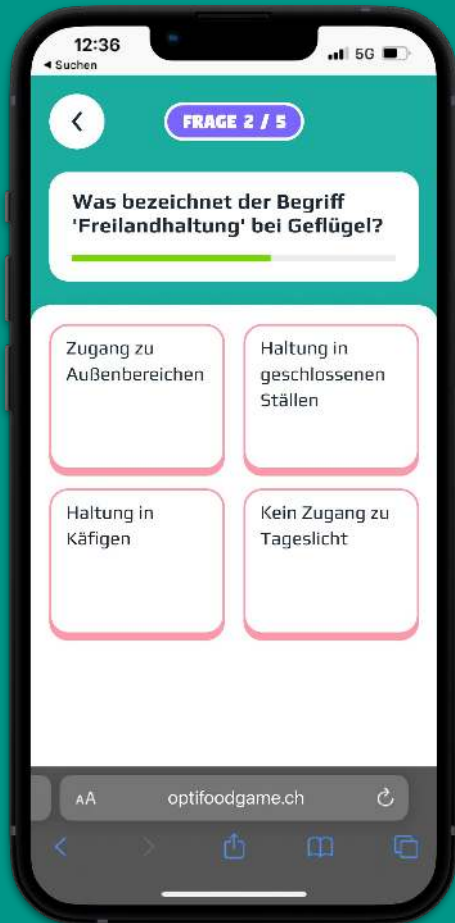

Weisst du,
was du isst?

Und welche
Auswirkungen deine
Ernährung hat?

A photograph of two people in a crowd, both holding smartphones. The person on the left is wearing a black wristband and a blue shirt. The person on the right is wearing a dark blue quilted jacket. The background is blurred, showing other people. A pink, stylized text overlay is centered in the image.

**OPTI
FOOD
GAMES**

Spielen - Lernen - Vernetzen

OPTIFOOD QUIZ

**OPTIFOOD
SCAN**

OPTIFOOD RECIPE

Lets Play.
OptiFoodGame.ch

Teamfoto

Weisst du die Antwort?